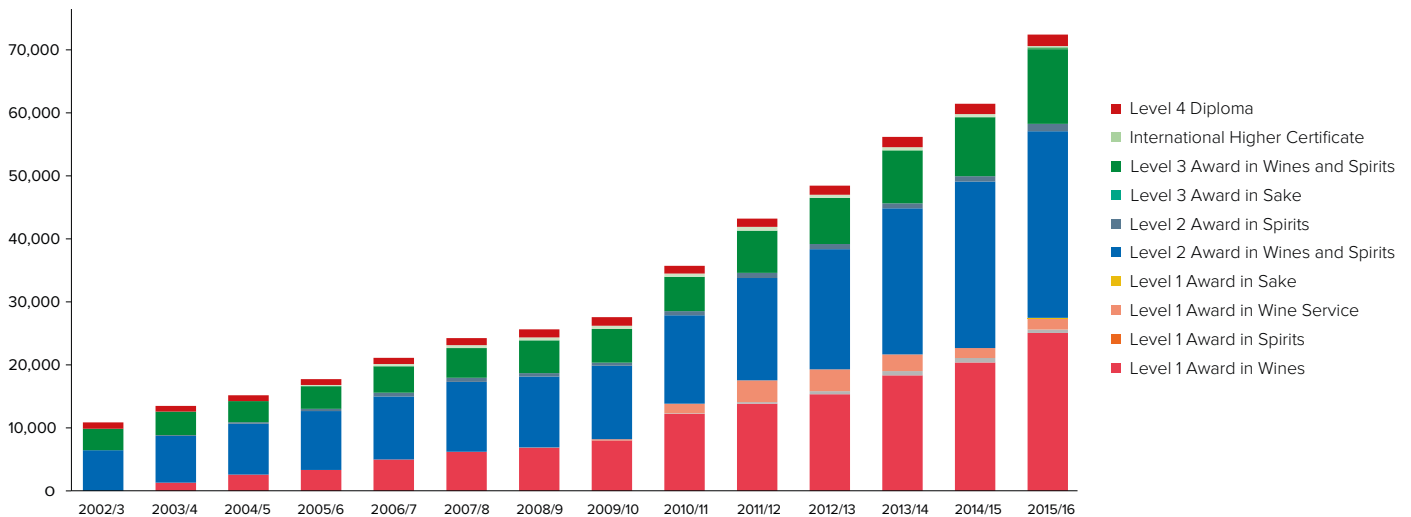

Continued growth – number of candidates taking WSET qualifications by academic year