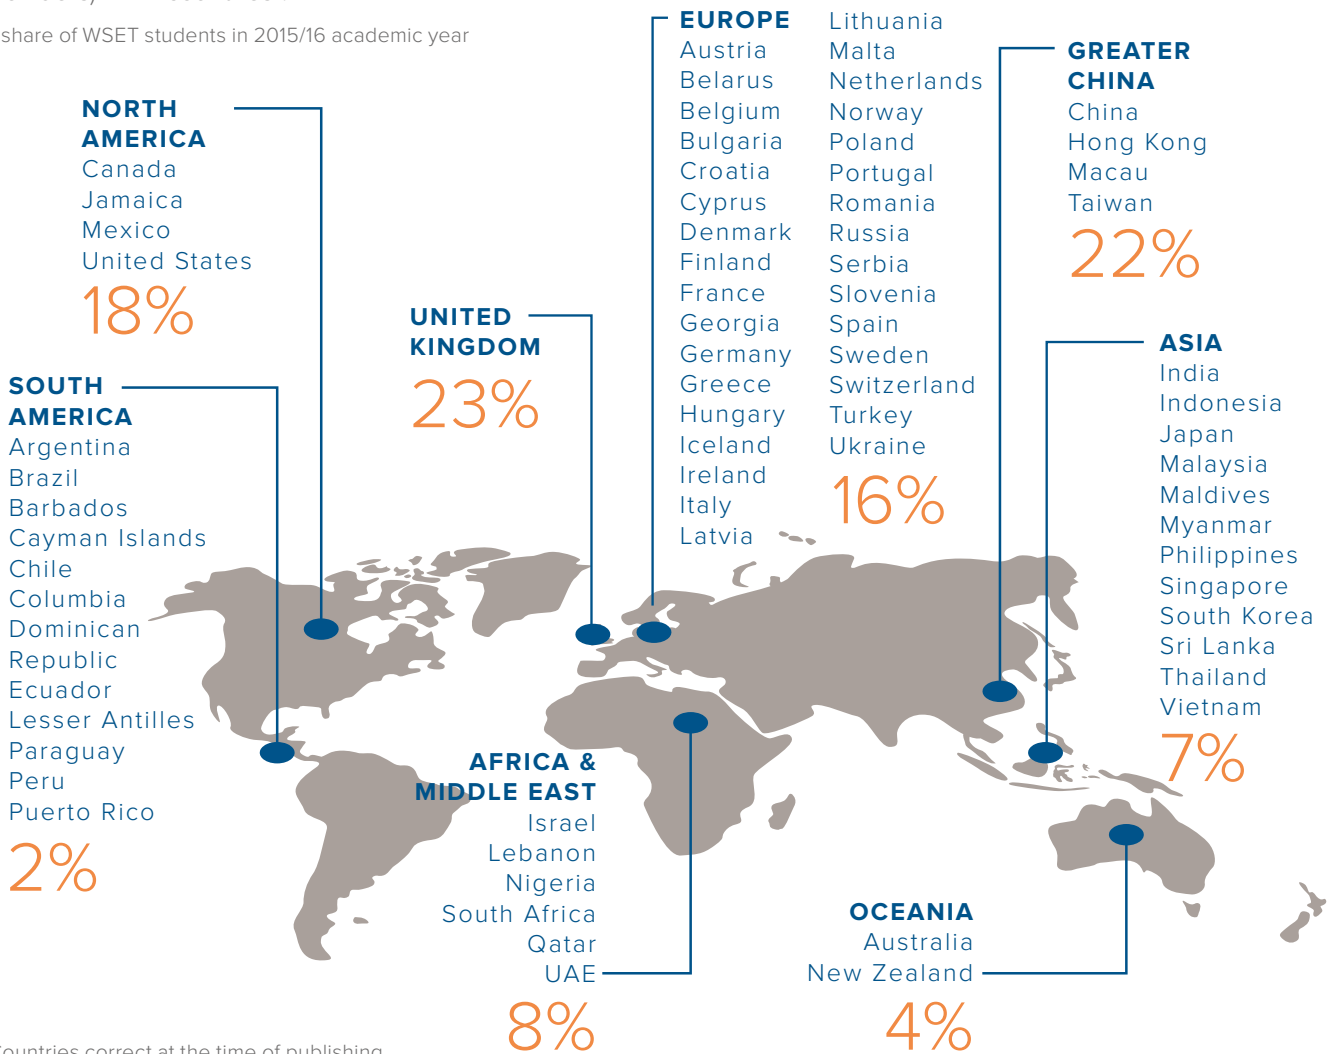

Our global network

WSET works with a network of 650+ course providers known as APPs (Approved Programme Providers) in 72 countries*.

% share of WSET students in 2015/16 academic year